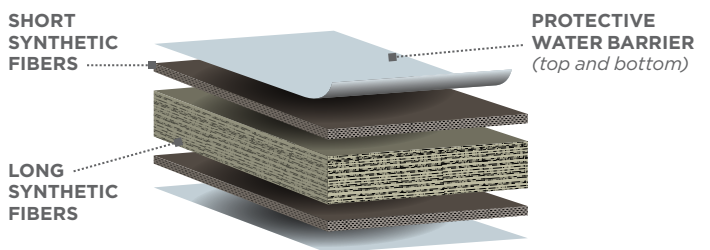

RISE BENEFITS OVER OTHER SIDING

	RISE®	OSB	Fiber Cement
Look / Feel of Wood	X	X	
Ground Contact	X		
Low Jobsite Waste	X	X	
Moisture Resistance	X		
Easy to Handle	X	X	
90%+ Recycled Content	X		

The patented manufacturing process compresses reclaimed synthetic fiber and polymer materials into dense and durable wood replacement products that come in smooth and woodgrain finishes.